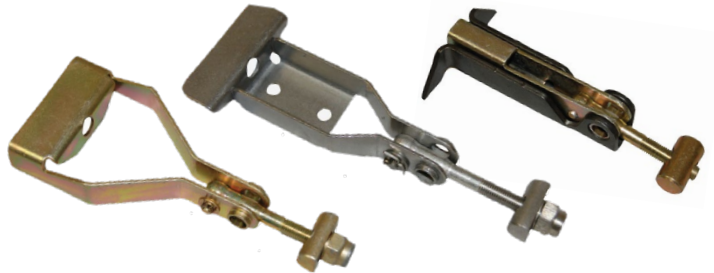

CGU-1/B TIEDOWN STRAP ASSEMBLIES

P/N: 41842-10C (Custom assemblies available)

LATCH ASSEMBLIES, CONTAINER

P/N: 44477-11

P/N: 45596-10 / -11

P/N: 48350-10 / -12, -13, -14